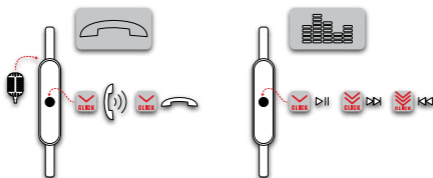

## iE5 - Owner's manual

Thank you for purchasing the MTX Audio iE5 high performance, enhanced bass, noise isolation in-ear headphones. The iE5 is designed to add a deeper dimension and bring your music to life no matter where you are. Whether you are listening to your portable music device, smartphone, or tablet, the iE5 delivers crystal clear sound wherever you are. The iE5 is your newest can't forget headphone. Congratulations for making a smart choice and enjoy the ultimate audio experience with MTX.