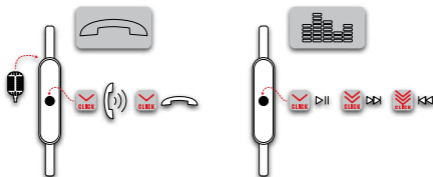

Merci d'avoir fait confiance à MTX pour votre nouveau casque à hautes performances. Nous avons passé un temps incalculable à l'optimisation de la qualité sonore, au confort et à la qualité de fabrication de l'iE5. Il vous permettra de transporter la plus incroyable chaîne Hi-Fi partout où vous irez. C'est votre nouvel outil technologique indispensable. Félicitations, et profitez bien d'MTX en musique.

Télécommande et Micro :

Le micro télécommande est universel et ultra léger. Il est compatible avec les appareils Apple® et Android®. La télécommande permet de mettre en lecture, en pause, de prendre un appel et de raccrocher.

En mode téléphone : Appuyer une fois pour répondre à un appel, appuyer une nouvelle fois pour raccrocher.

En mode baladeur : Appuyer une fois pour passer en pause, appuyer une nouvelle fois pour passer en lecture. Appuyer deux fois pour passer à la chanson suivante. Appuyer trois fois pour revenir en arrière d'une chanson.

Avec les appareils Apple®, un appui long lance Siri®.