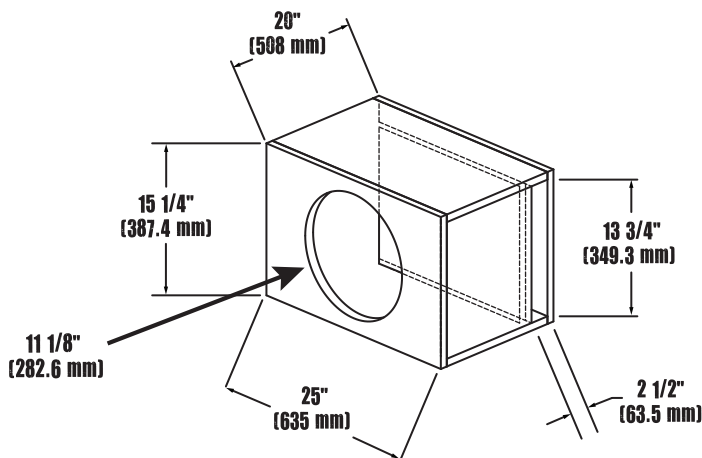

## Vented Tight Bass Enclosure

Descargar Cerco, Clătura doamere vent, Vented Einschließung

Net Internal Volume: 2.3 ft<sup>3</sup>  
Port length: 21" - 37Hz

## Vented Deep Bass Enclosure

Descargar Cerco, Clătura doamere vent, Vented Einschließung

Net Internal Volume: 3.15 ft<sup>3</sup>  
Port length: 20" - 33Hz