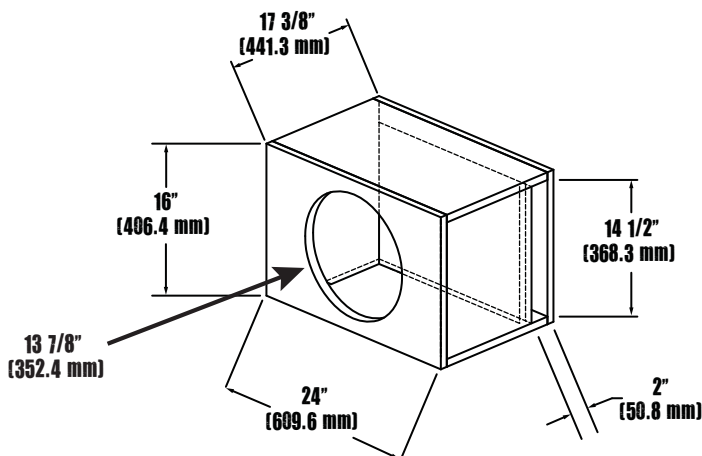

7515-22

1500W Peak Power Subwoofer

Parameters

Los parámetros, Paramètres, Parameter

Fs: 26 Hz
Qms: 5.61
Cms: 0.126 mm/N
Mms: 313 g
Rms: 8.66 kg/s
Vas: 5.114 ft³ (144.8 liters)
Xmax: 0.66 in (16.7 mm)
D: 13.32 in (338.4 mm)
Sd: 139.44 in² (899.6 cm²)
Vd: 91.66 in³ (1.502 liters)
Qes: 0.66
Re: 0.80 Ω
Bl: 7.77 Tm
Prms: 750 Watts
Qts: 0.59
n0: 0.372%
SPLo: 87.85 dB
SPL 2.83V/1m: 97.85 dB

For additional enclosure designs check the MTX website, the barcode will take you to the box design page.

Sealed Enclosure

El Cerco sellado, Cloture scellée, Abgedichtete Einschließung

Net Internal Volume: 1.50 ft³

Vented Enclosure

Descargar Cerco, Cloture sonore vent, Vented Einschließung

Net Internal Volume: 2.48 ft³
Port length: 20"