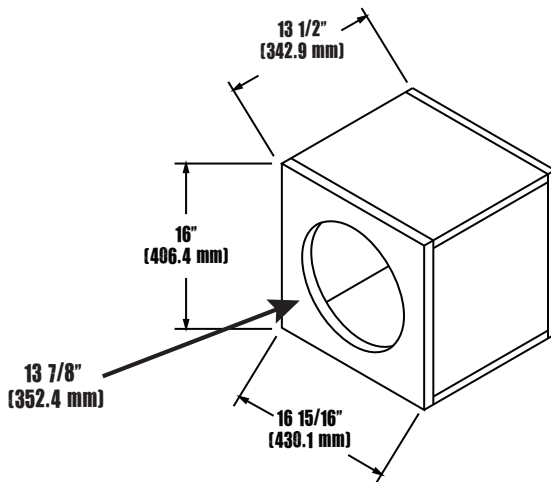

7515-22

1500W Peak Power Subwoofer

Parameters

Los parámetros, Paramètres, Parameter

Fs: 26 Hz
Qms: 5.61
Cms: 0.126 mm/N
Mms: 313 g
Rms: 8.66 kg/s
Vas: 5.114 ft³ (144.8 liters)
Xmax: 0.66 in (16.7 mm)
D: 13.32 in (338.4 mm)
Sd: 139.44 in² (899.6 cm²)
Vd: 91.66 in³ (1.502 liters)
Qes: 0.66
Re: 0.80 Ω
Bl: 7.77 Tm
Prms: 750 Watts
Qts: 0.59
n0: 0.372%
SPLo: 87.85 dB
SPL 2.83V/1m: 97.85 dB

For additional enclosure designs check the MTX website, the barcode will take you to the box design page.

Sealed Enclosure

El Cerco sellado, Cloture scellée, Abgedichtete Einschließung

Net Internal Volume: 1.50 ft³

Vented Enclosure

Descargar Cerco, Cloture sonore vent, Vented Einschließung

Net Internal Volume: 2.48 ft³
Port length: 20"