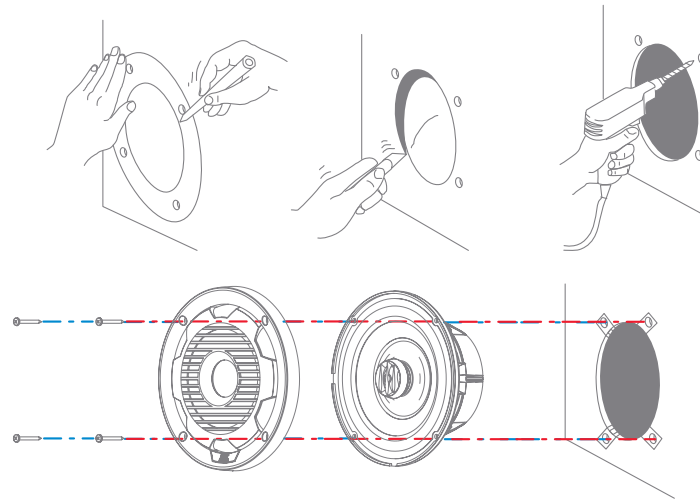

180.00mm Outside of Grille

169.98mm Outside of Speaker Basket

146.60mm Mounting Cutout

WET65

6.5" 2-WAY COAXIAL

WOOFER MOUNTING

MTX RECOMMENDS THAT YOU
HAVE YOUR NEW SPEAKERS
INSTALLED BY AN AUTHORIZED
MTX RETAILER.